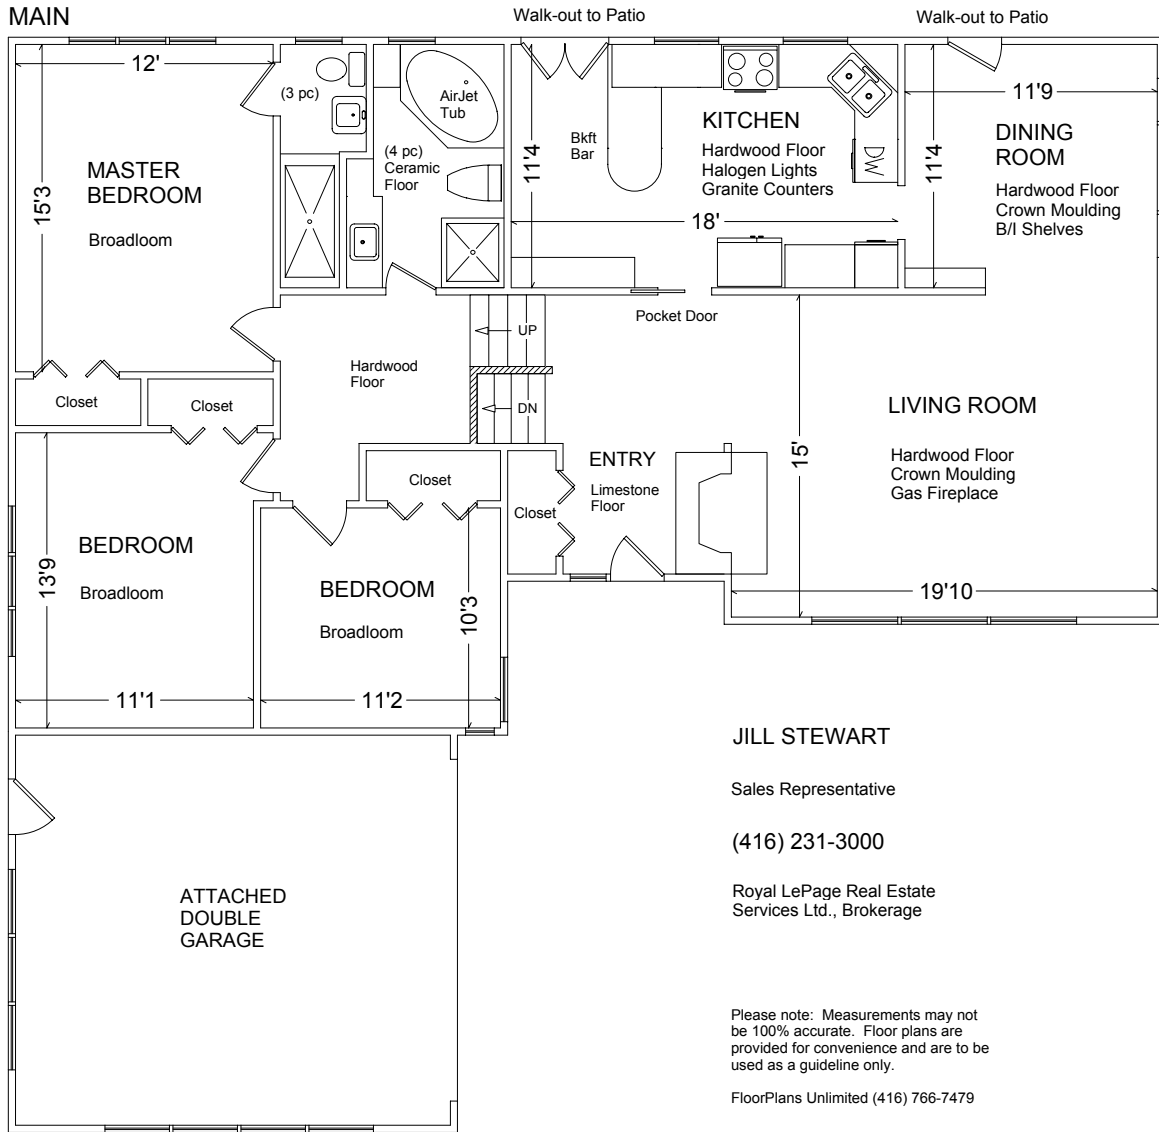

14 TWYFORD ROAD

MAIN

JILL STEWART

Sales Representative

(416) 231-3000

Royal LePage Real Estate Services Ltd., Brokerage

Please note: Measurements may not be 100% accurate. Floor plans are provided for convenience and are to be used as a guideline only.

FloorPlans Unlimited (416) 766-7479

LOWER